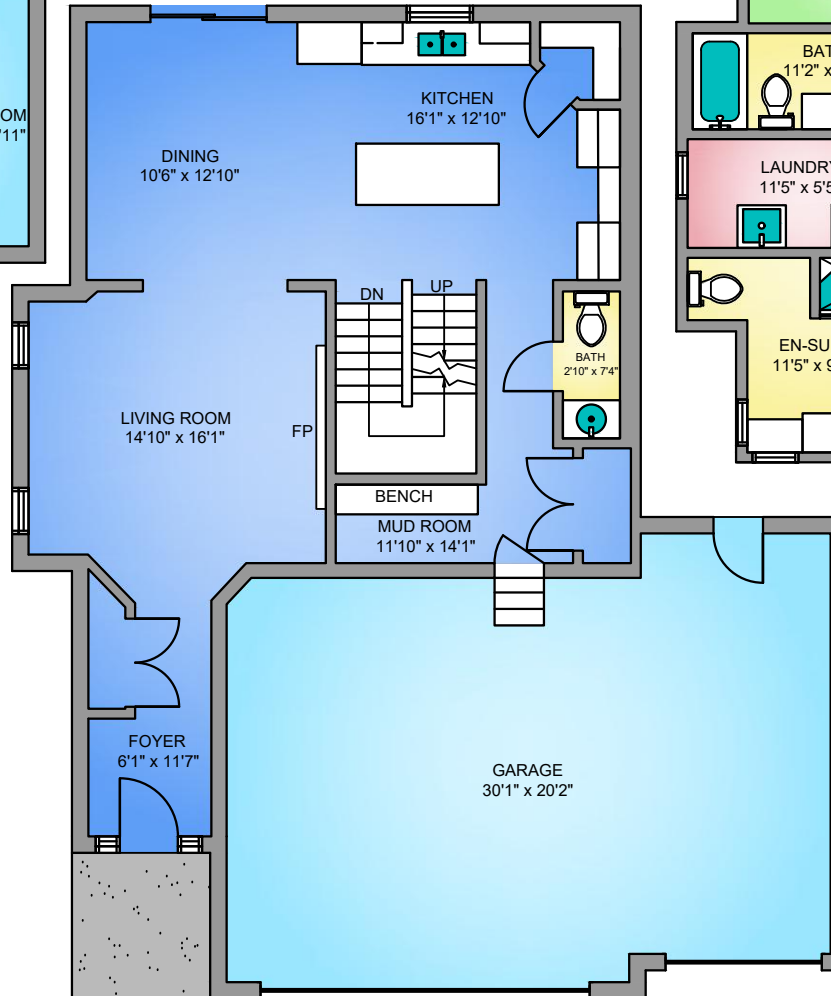

LOWER FLOOR
735 FINISHED SQ. FT.

NORTH

MAIN FLOOR
950
SQ. FT.

UPPER FLOOR
1127
SQ. FT.

40 PEGGY AVE MARCH 22, 2021 PLANS MAY NOT BE 100% ACCURATE, IF CRITICAL BUYER TO VERIFY.			
FLOOR	AREA (SQ. FT.)		
	FINISHED	UNFINISHED	GARAGE
MAIN	950	-	688
UPPER	1127	-	-
LOWER	735	171	-
TOTAL	2812	171	688