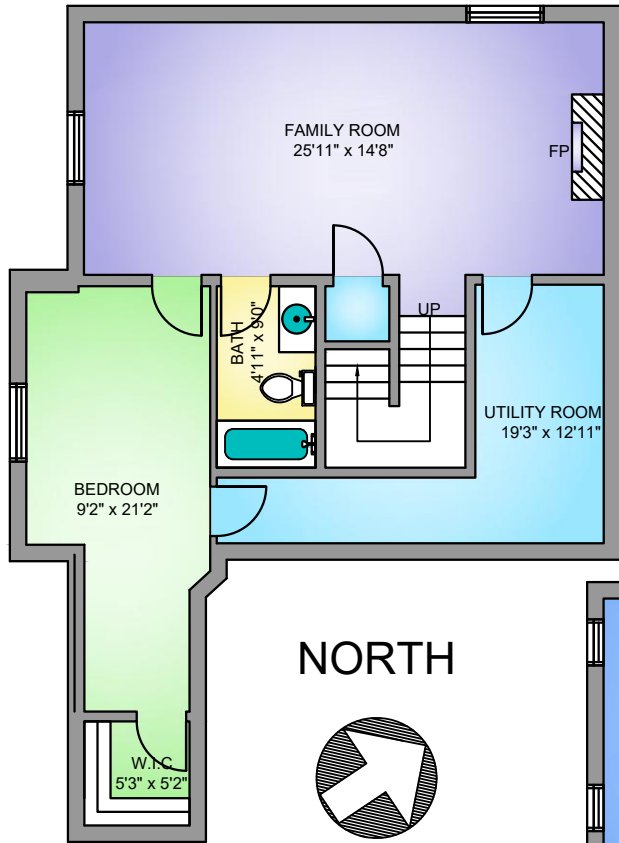

LOWER FLOOR
735 FINISHED SQ. FT.

NORTH

MAIN FLOOR
950
SQ. FT.

UPPER FLOOR
1127
SQ. FT.

40 PEGGY AVE MARCH 22, 2021 PLANS MAY NOT BE 100% ACCURATE, IF CRITICAL BUYER TO VERIFY.			
FLOOR	AREA (SQ. FT.)		
	FINISHED	UNFINISHED	GARAGE
MAIN	950	-	688
UPPER	1127	-	-
LOWER	735	171	-
TOTAL	2812	171	688