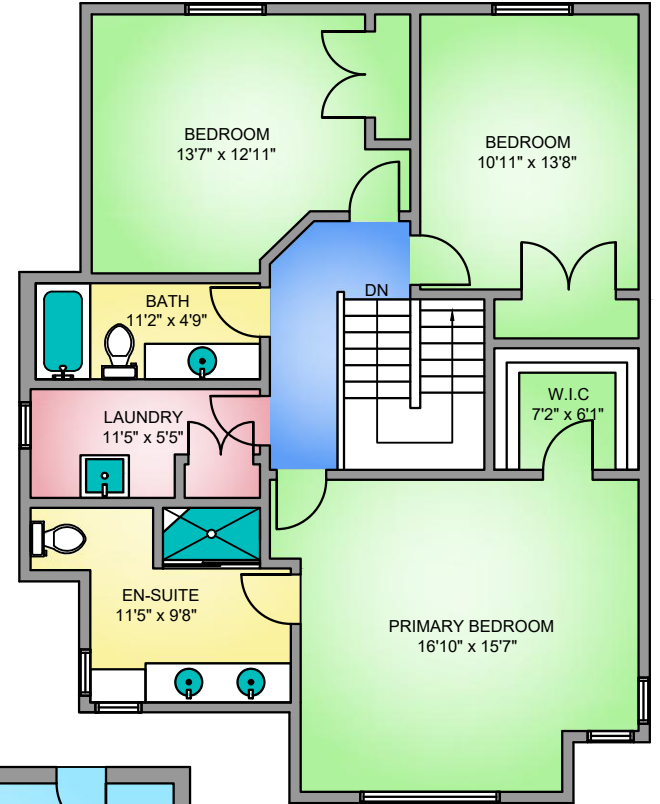

LOWER FLOOR
735 FINISHED SQ. FT.

NORTH

MAIN FLOOR
950
SQ. FT.

UPPER FLOOR
1127
SQ. FT.

40 PEGGY AVE MARCH 22, 2021 PLANS MAY NOT BE 100% ACCURATE, IF CRITICAL BUYER TO VERIFY.			
FLOOR	AREA (SQ. FT.)		
	FINISHED	UNFINISHED	GARAGE
MAIN	950	-	688
UPPER	1127	-	-
LOWER	735	171	-
TOTAL	2812	171	688